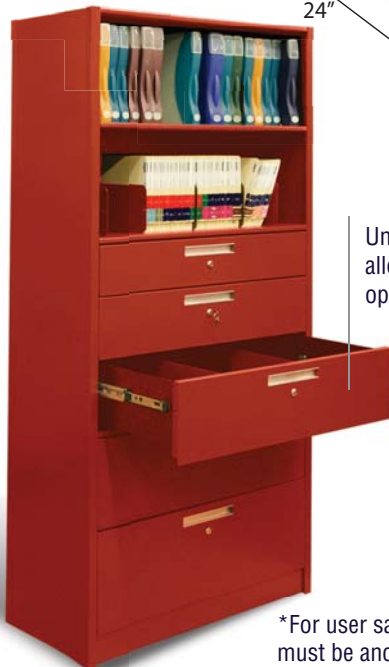

Quik-Lok® Shelving Divided Storage Drawers

Features

Divided Drawers easily store all types of items from office supplies to forms, to small bulk items. A variety of heights and depths provide maximum flexibility in this storage system.

- Configure drawers into 3, 4, 5, 6, or 8 compartments
- Order partitions and dividers separately to suit your unique storage needs
- Optional individual drawer lock with dual lock rods*
- Field retrofits to Aurora Shelving or Aurora Mobile
- Features double interlock safety—only one drawer can open at a time
- Comes in 29 beautiful colors in Gloss-Tek™ powder coat an eco-friendly finish with no harmful VOC's
- Custom colors and antimicrobial finishes are also available

Drawer Dimensions

Widths: 24", 30", 36", 42", 48"

Depths: 15", 18", 24"

Heights: 4.5", 6", 7.5", 9", 10.5", 12"

* Lock is not available on 4" drawers

Unique double interlock safety allows only one drawer to open at a time.

*For user safety, Quik-Lok Shelving units must be anchored to the floor at four points through the patented Quik-Base.