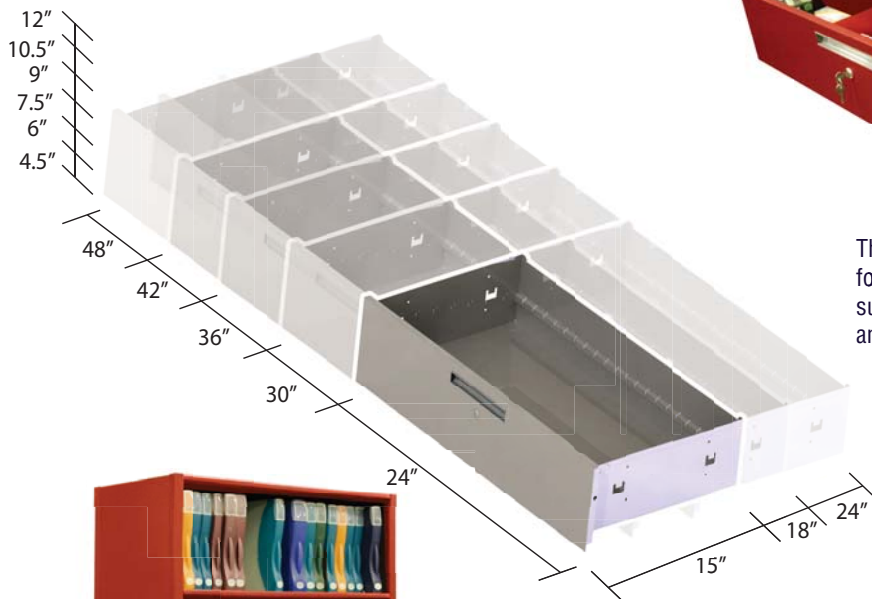

Divided Drawers are perfect for segmented storage, from larger items such as office supplies to small bulk items.

Contract Holder
Contract GS-25F-0084M

Divided Drawer

- Provides Versatile Storage for Personal Items, Media, Office Supplies, Forms
- Retrofits to Aurora Shelving or Aurora Mobile
- Features Unique Double Interlock Safety
 - Prevents the Accidental Opening of Multiple Drawers
- Offers Optional Individual Drawer Lock with Dual Lock Rods

- Configure drawers into 3, 4, 5, 6, or 8 compartments
- Order partitions and dividers separately to suit your unique storage needs
- Optional individual drawer lock with dual lock rods*
- Field retrofits to Aurora Shelving or Aurora Mobile
- Features double interlock safety—only one drawer can open at a time
- Comes in 29 beautiful colors in Gloss-Tek™ powder coat an eco-friendly finish with no harmful VOC's
- Custom colors and antimicrobial finishes are also available

Drawer Dimensions

Widths: 24", 30", 36", 42", 48"

Depths: 15", 18", 24"

Heights: 4.5", 6", 7.5", 9", 10.5", 12"

* Lock is not available on 4" drawers

Unique double interlock safety allows only one drawer to open at a time.

*For user safety, Quik-Lok Shelving units must be anchored to the floor at four points through the patented Quik-Base.

Divide Drawers into 3, 4, 5, 6, or 8 compartments with partitions and dividers.

The Divided Drawer is convenient for so many items including office supplies, forms, pharmaceuticals and small parts.