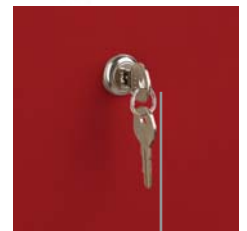

Drawer Dimensions

Widths: 24", 30", 36", 42", 48"

Depths: 15", 18", 24"

Heights: 4.5", 6", 7.5", 9", 10.5", 12"

* Lock is not available on 4" drawers

Unique double interlock safety allows only one drawer to open at a time.

*For user safety, Quik-Lok Shelving units must be anchored to the floor at four points through the patented Quik-Base.

Divide Drawers into 3, 4, 5, 6, or 8 compartments with partitions and dividers.

The Divided Drawer is convenient for so many items including office supplies, forms, pharmaceuticals and small parts.