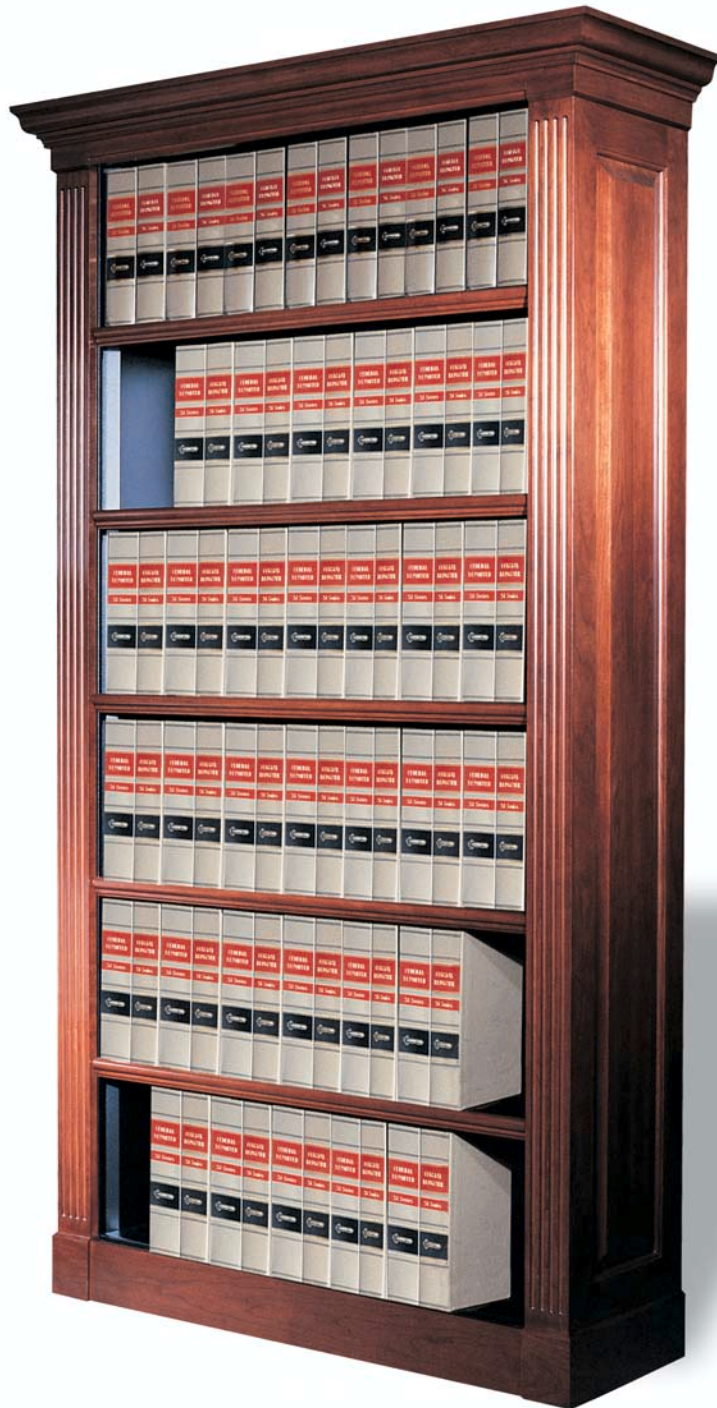

WOODTEK™ Federal

Notched detailing offsets plinth under traditional crown.

Contoured profile of shelf edges adds dimension.

End panel has fluted design on front edges.

Aurora Storage Products, Inc.
600 South Lake Street • Aurora, Illinois 60506
Phone: 630-897-6951 • Fax: 630-897-6994 • Toll Free: 800-277-1699 • www.aurorastorage.com