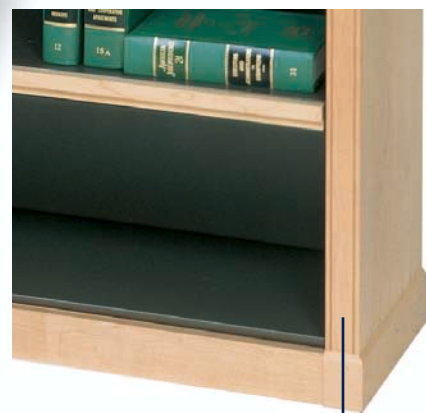

# WOODTEK™ Diplomat

Notched detailing complements plinth under classic crown.

Contoured profile of shelf edge.

End panel has beaded detail on front edges.